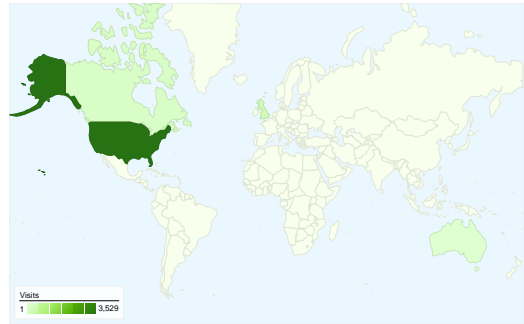

Visitors
3,974

Map Overlay world

Traffic Sources Overview

- **Search Engines**
3,329.00 (72.57%)
- **Direct Traffic**
952.00 (20.75%)
- **Referring Sites**
306.00 (6.67%)

Content Overview

Pages	Pageviews	% Pageviews
/	1,699	20.93%
/content/218649-earthquake-	281	3.46%
/content/218834-vanessa-	224	2.76%
/content/218678-gm-wind-	198	2.44%
/content/98-nsbnewsnet-online-	143	1.76%

Top Traffic Sources

Sources	Visits	% visits	Keywords	Visits	% visits
google (organic)	3,123	68.08%	vanessa george	167	5.02%
(direct) ((none))	952	20.75%	earthquake in indonesia	97	2.91%
news.google.com (referral)	91	1.98%	empire state building	96	2.88%
google (cpc)	64	1.40%	letterman blackmail	83	2.49%
aol (organic)	52	1.13%	(not set)	73	2.19%

4,587 visits came from 86 countries/territories

Site Usage

Country/Territory	Visits	Pages/Visit	Avg. Time on Site	% New Visits	Bounce Rate
Visits 4,587 % of Site Total: 100.00%	Pages/Visit 1.77 Site Avg: 1.77 (0.00%)	Avg. Time on Site 00:01:32 Site Avg: 00:01:32 (0.00%)	% New Visits 79.73% Site Avg: 79.66% (0.08%)	Bounce Rate 71.48% Site Avg: 71.48% (0.00%)	
United States	3,529	1.92	00:01:49	76.03%	69.20%
United Kingdom	299	1.18	00:00:31	98.33%	80.94%
Canada	149	1.20	00:00:21	98.66%	86.58%
(not set)	102	2.39	00:01:52	34.31%	46.08%
Australia	58	1.19	00:00:29	100.00%	74.14%
India	55	1.09	00:00:12	100.00%	85.45%
Ireland	22	1.09	00:00:20	100.00%	77.27%
Singapore	21	1.00	00:00:15	100.00%	85.71%
France	19	1.05	00:00:05	100.00%	84.21%

New Zealand	18	1.11	00:00:19	100.00%	61.11%
					1 - 10 of 86

Pages on this site were viewed a total of 8,119 times

8,119 Pageviews

6,419 Unique Views

71.50% Bounce Rate

Top Content

Pages	Pageviews	% Pageviews
/	1,699	20.93%
/content/218649-earthquake-rocks-indonesia-voice-america	281	3.46%
/content/218834-vanessa-george-abuse-case-angela-allen-	224	2.76%
/content/218678-gm-wind-down-saturn-brand-dealerships-	198	2.44%
/content/98-nsbnewsnet-online-newspaper-new-smyrna-beach-	143	1.76%