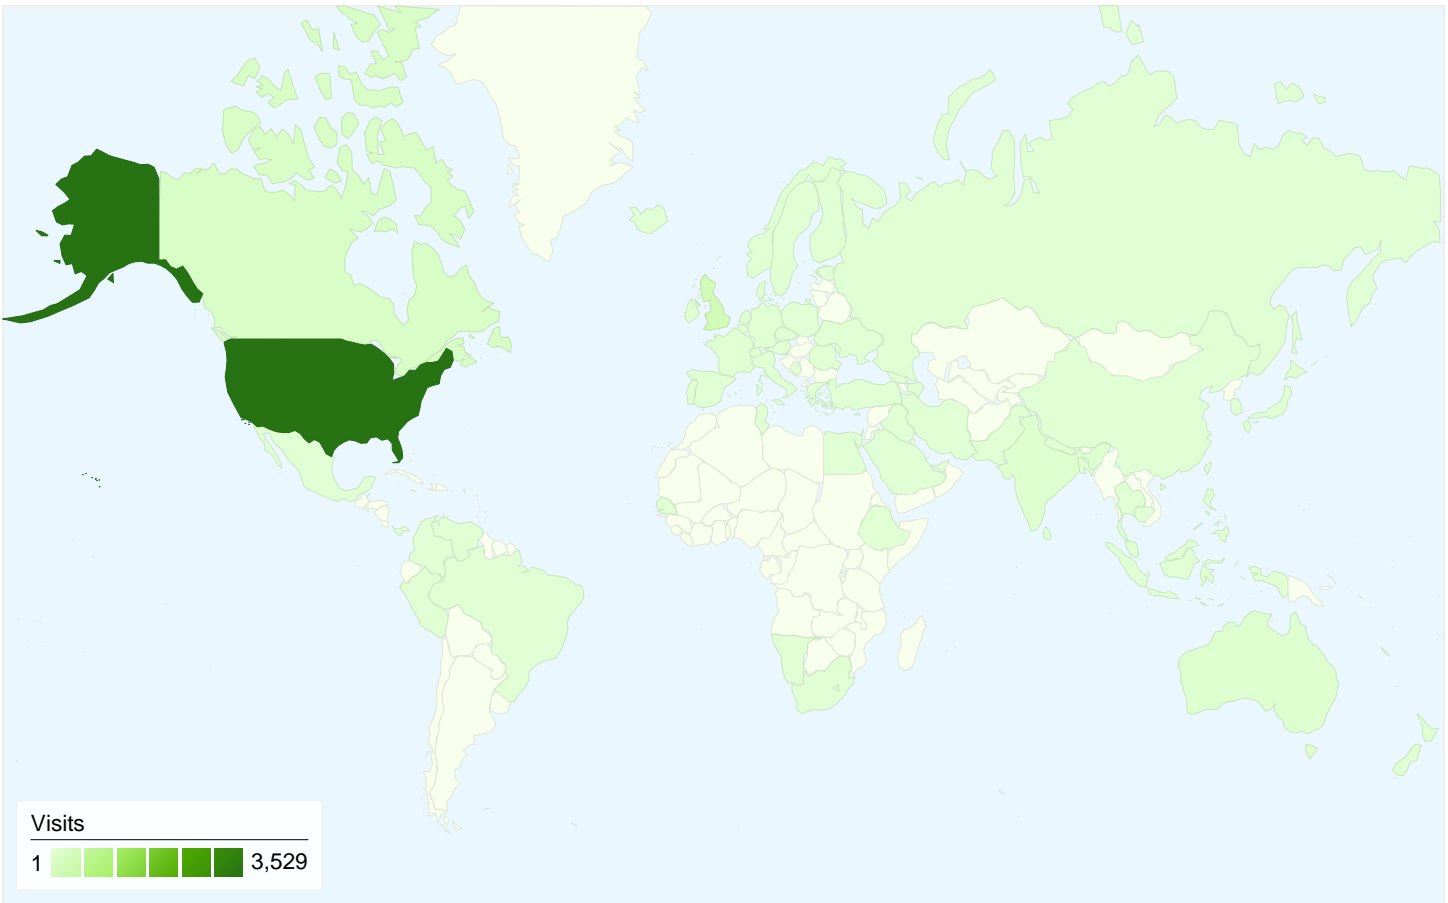

Visitors
3,974

Map Overlay world

Traffic Sources Overview

- **Search Engines**
3,329.00 (72.57%)
- **Direct Traffic**
952.00 (20.75%)
- **Referring Sites**
306.00 (6.67%)

Content Overview

Pages	Pageviews	% Pageviews
/	1,699	20.93%
/content/218649-earthquake-	281	3.46%
/content/218834-vanessa-	224	2.76%
/content/218678-gm-wind-	198	2.44%
/content/98-nsbnewsnet-online-	143	1.76%

All traffic sources sent a total of 4,587 visits

-  20.75% Direct Traffic
-  6.67% Referring Sites
-  72.57% Search Engines

- Search Engines
3,329.00 (72.57%)
- Direct Traffic
952.00 (20.75%)
- Referring Sites
306.00 (6.67%)

Top Traffic Sources

Sources	Visits	% visits	Keywords	Visits	% visits
google (organic)	3,123	68.08%	vanessa george	167	5.02%
(direct) ((none))	952	20.75%	earthquake in indonesia	97	2.91%
news.google.com (referral)	91	1.98%	empire state building	96	2.88%
google (cpc)	64	1.40%	letterman blackmail	83	2.49%
aol (organic)	52	1.13%	(not set)	73	2.19%

4,587 visits came from 86 countries/territories

Site Usage

Country/Territory	Visits	Pages/Visit	Avg. Time on Site	% New Visits	Bounce Rate
Visits 4,587 % of Site Total: 100.00%	Pages/Visit 1.77 Site Avg: 1.77 (0.00%)	Avg. Time on Site 00:01:32 Site Avg: 00:01:32 (0.00%)	% New Visits 79.73% Site Avg: 79.66% (0.08%)	Bounce Rate 71.48% Site Avg: 71.48% (0.00%)	
United States	3,529	1.92	00:01:49	76.03%	69.20%
United Kingdom	299	1.18	00:00:31	98.33%	80.94%
Canada	149	1.20	00:00:21	98.66%	86.58%
(not set)	102	2.39	00:01:52	34.31%	46.08%
Australia	58	1.19	00:00:29	100.00%	74.14%
India	55	1.09	00:00:12	100.00%	85.45%
Ireland	22	1.09	00:00:20	100.00%	77.27%
Singapore	21	1.00	00:00:15	100.00%	85.71%
France	19	1.05	00:00:05	100.00%	84.21%